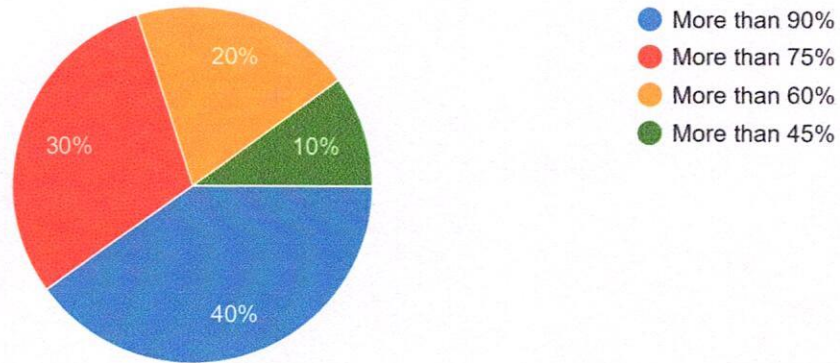

[Copy chart](#)

5. What percentage of teachers are ICT tools such as LCD projector, Multimedia etc, while teaching.

10 responses