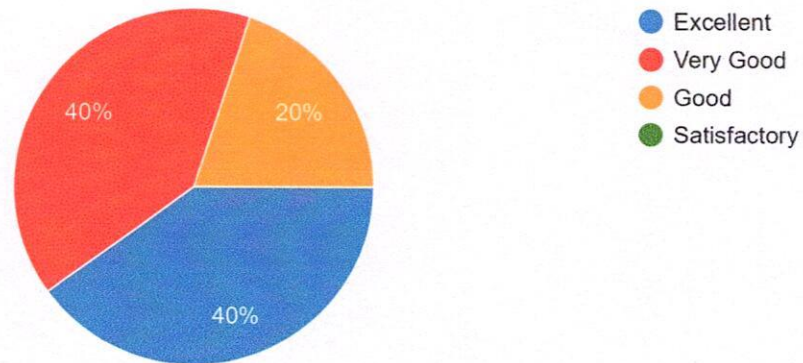

[Copy chart](#)

3. Weak and fast learners students are identified and efforts are taken for improvement through remedial classes and other activities to improve the performance?

10 responses