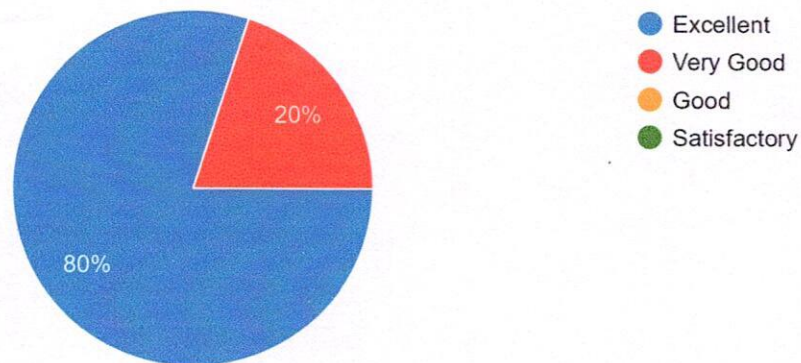

**PRINCIPAL,**  
M.G.V.C. Arts, Com. & Science College  
MUDDEBIHAL - 586212.

[Copy chart](#)

3. Weak and fast learners students are identified and efforts are taken for improvement through remedial classes and other activities to improve the performance?

10 responses

[Copy chart](#)

4. Teacher 's are able to identify your weaknesses and help you to overcome them.

10 responses

[Copy chart](#)

5. What percentage of teachers are ICT tools such as LCD projector, Multimedia etc, while teaching.