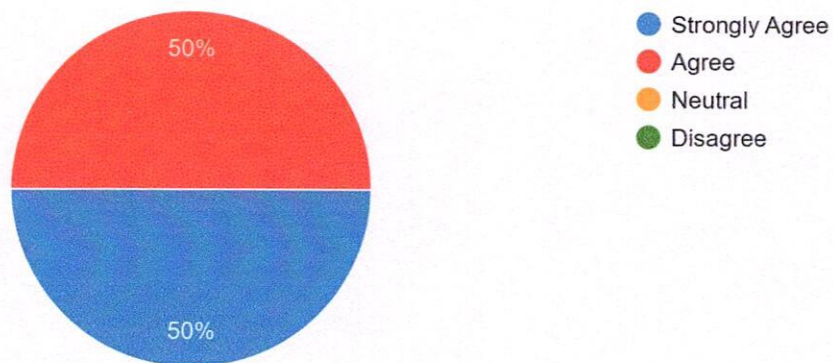

6. Teachers encourage you to participate in extracurricular activities

[Copy chart](#)

10 responses