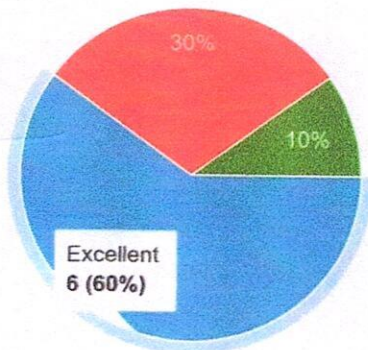

## 1. Teachers role in imparting quality education

Copy chart

10 responses

- Excellent
- Very Good
- Good
- Satisfactory

## 2. Fairness of the internal evaluation process by the teachers.

Copy chart

10 responses

- Excellent
- Very Good
- Good
- Satisfactory

  
**Co-ordinator,**

Internal Quality Assurance Cell  
M.G.V.C. Arts, Commerce & Science College  
MUDDEBIHAL-586212. Dist: Vijayapur

**PRINCIPAL,**  
M.G.V.C. Arts, Com. & Science College  
MUDDEBIHAL - 586212.

[Copy chart](#)

3. Weak and fast learners students are identified and efforts are taken for improvement through remedial classes and other activities to improve the performance?